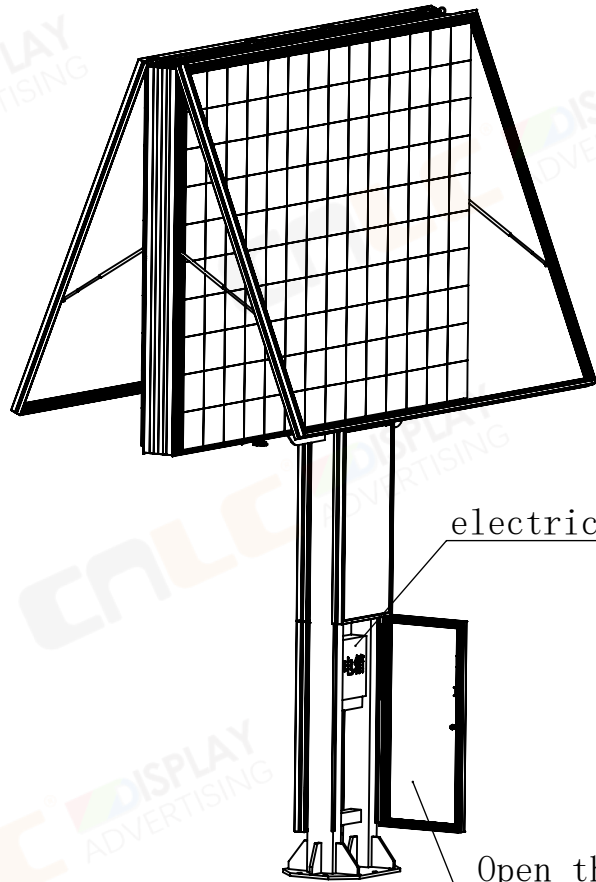

# OUTDOORED375-DM1410-P3.91

Aluminum pole standing LED advertising billboard for outdoor 4000cd/m2

ALL ALUMINUM

SUNLIGHT  
READABLE IMAGE

INTELLIGENT THERMAL  
MANAGEMENT

WEATHER  
PROOF

VANDAL  
RESISTANT

**CNLC**<sup>®</sup>  
**DISPLAY** ADVERTISING

Lock 2-  
buckle lock

Lock 1-  
triangle lock

electrical box

Open the door on the pillar

Hydraulic support rods

Aluminum cabinet

Aluminum center frame

Aluminum face frame

Aluminum cabinet

Internal Reinforcement Frame