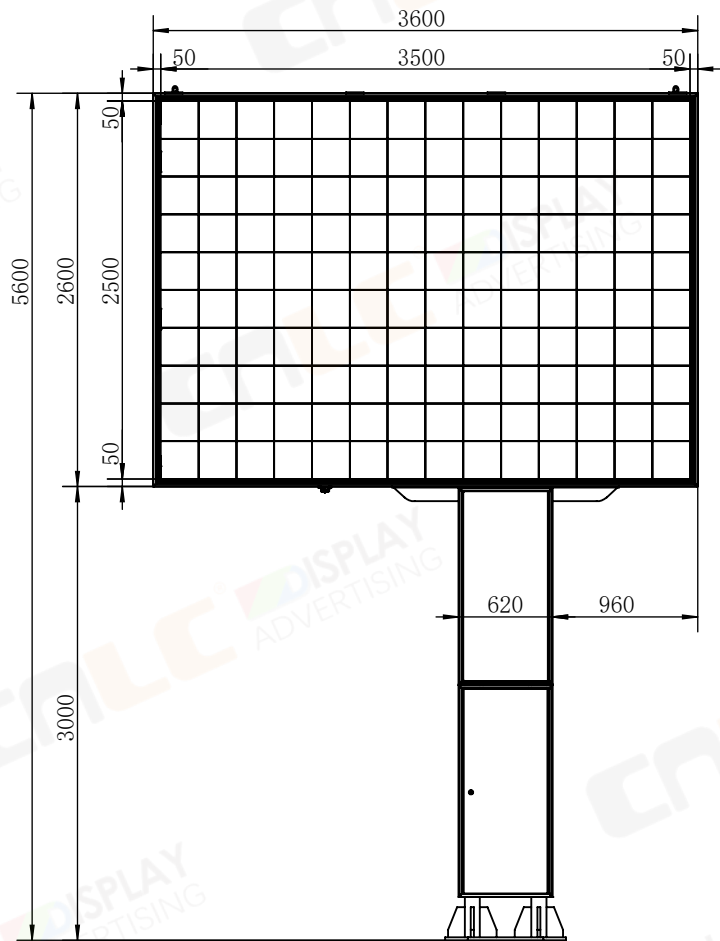

FOR MORE INFORMATION

For more information about CNLC, visit our website at www.cnlcdisplay.com. Copyright © cnlcdisplay All rights reserved. All specifications and descriptions are subject to change without notice. Reproduction without permission is prohibited.