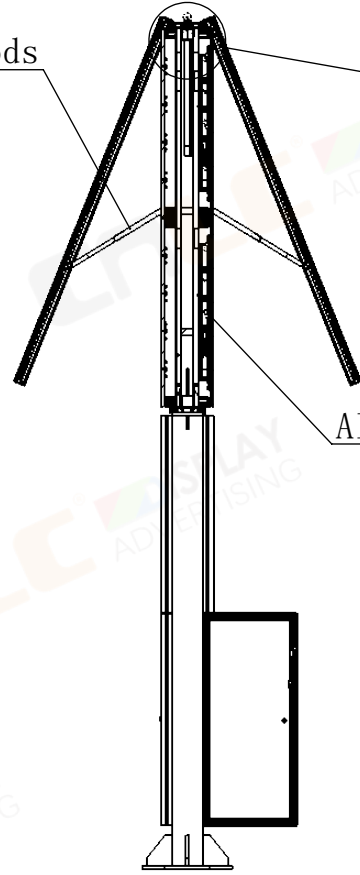

# OUTDOORED375-DM1410-P3.91

Aluminum pole standing LED advertising billboard for outdoor 4000cd/m2

ALL ALUMINUM

SUNLIGHT  
READABLE IMAGE

INTELLIGENT THERMAL  
MANAGEMENT

WEATHER  
PROOF

VANDAL  
RESISTANT

**CNLC**<sup>®</sup>  
**DISPLAY** ADVERTISING

Lock 2-  
buckle lock

Lock 1-  
triangle lock

electrical box

Open the door on the pillar

Hydraulic support rods

Aluminum cabinet

Aluminum center frame

Aluminum face frame

Aluminum cabinet

Internal Reinforcement Frame